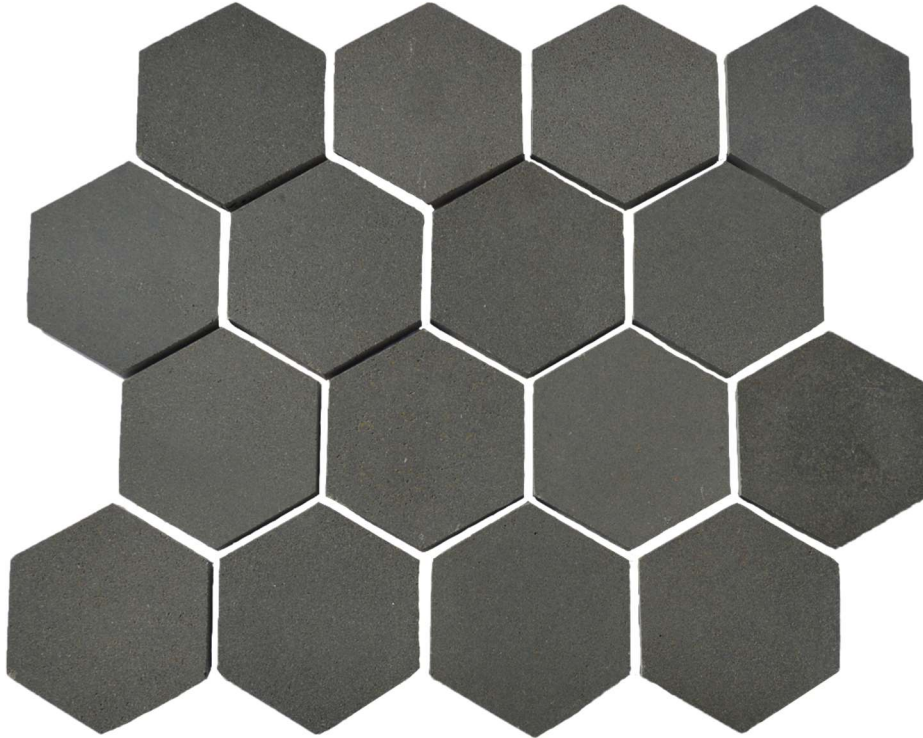

BASALT MOSAIC 3" HEXAGON TILE

Item SKU#: PT-BM-H3

Description:

We use unique, naturally formed basalt to create our 3" Basalt Hex Tile. This tile brings a natural material into your project yet looks at home in modern settings. These tiles are cut to a 3" Hexagon, honed, and adhered to a mesh backing to aid in installation.

Dimensions: 10" x 11-1/2"

Pebble Size: 3"

Pebble Thickness: 11mm

Installation: See Instructions