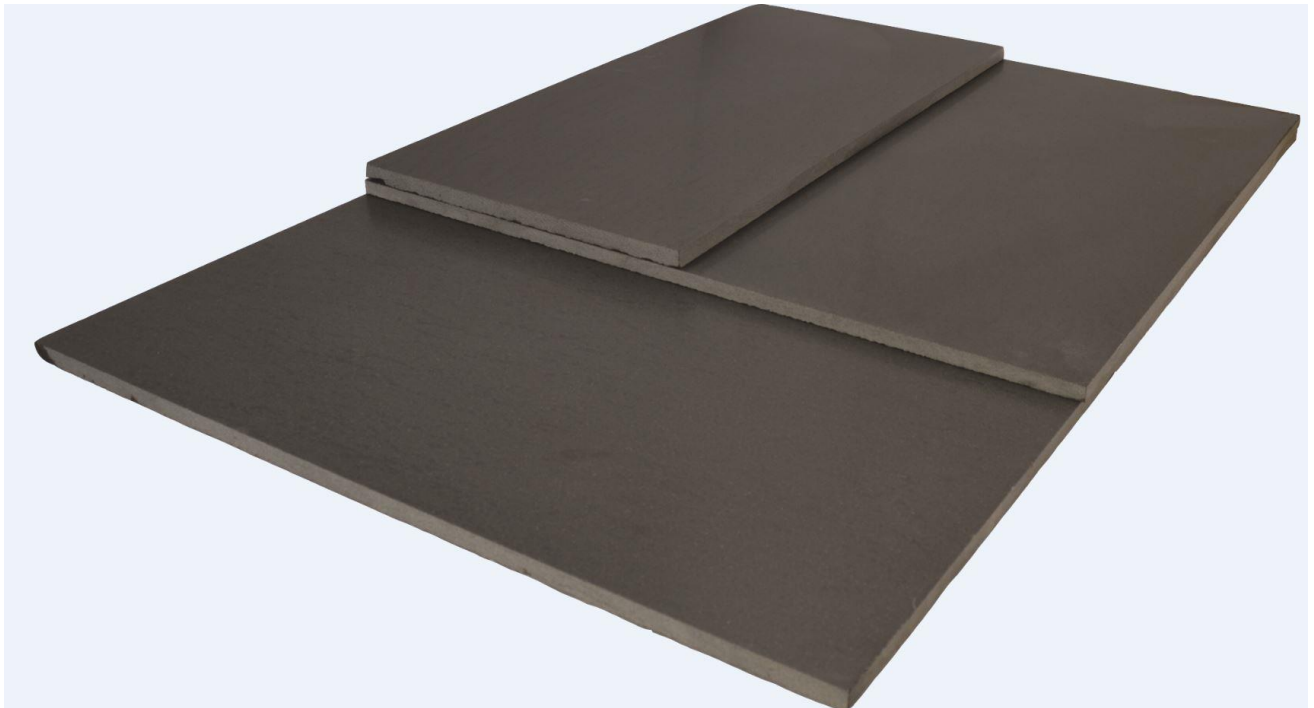

## HONED BASALT TILE

**SKUs:** B-T-12-1224 – 1/2" X 12" X 24" – 150 pcs/crate

B-T-12-2424 – 1/2" X 24" X 24" – 75 pcs/crate

B-T-12-2436 – 1/2" X 24" X 36" – 50 pcs/crate

**Description:** Honed Basalt tile is finished to a smooth matte black and has a luxurious look and feel. Stocked in large quantities, honed basalt tile is perfect for rich interior areas.

**Color:** Matte black, dark grey

**Weight:** Approximately 8 pounds per square foot.