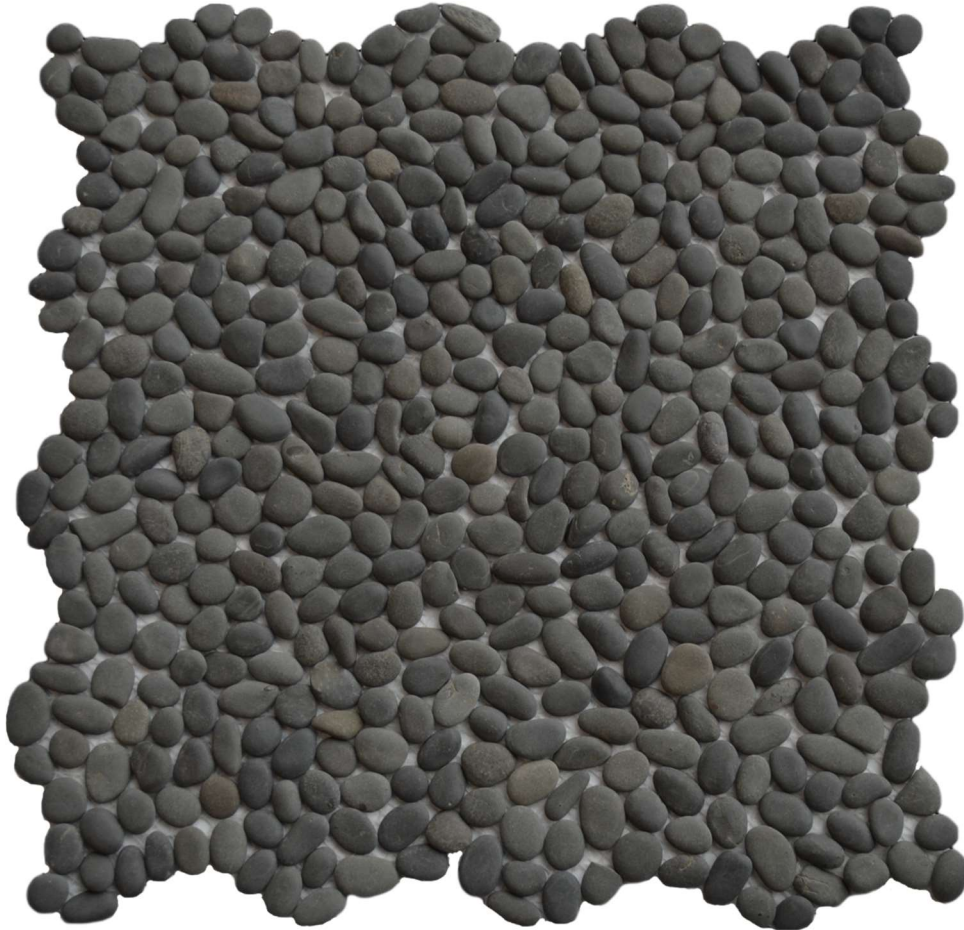

# MICRO CHARCOAL PEBBLE TILE

PT-M-CH

Item SKU#: PT-M-CH

Description:

Small Beach pebble aggregate, naturally tumbled by the sea, is used to create our Mini pebble tile line. The pebble for these mosaic pebble tiles are hand sorted and adhered to a mesh backing for easy installation. Our unique interlocking system gives the appearance that each stone is hand set.

Dimensions: 12" x 12"

Pebble Size: ~1/2" TO 3/4"

Pebble Thickness: ~3/8"

Installation: See Instructions