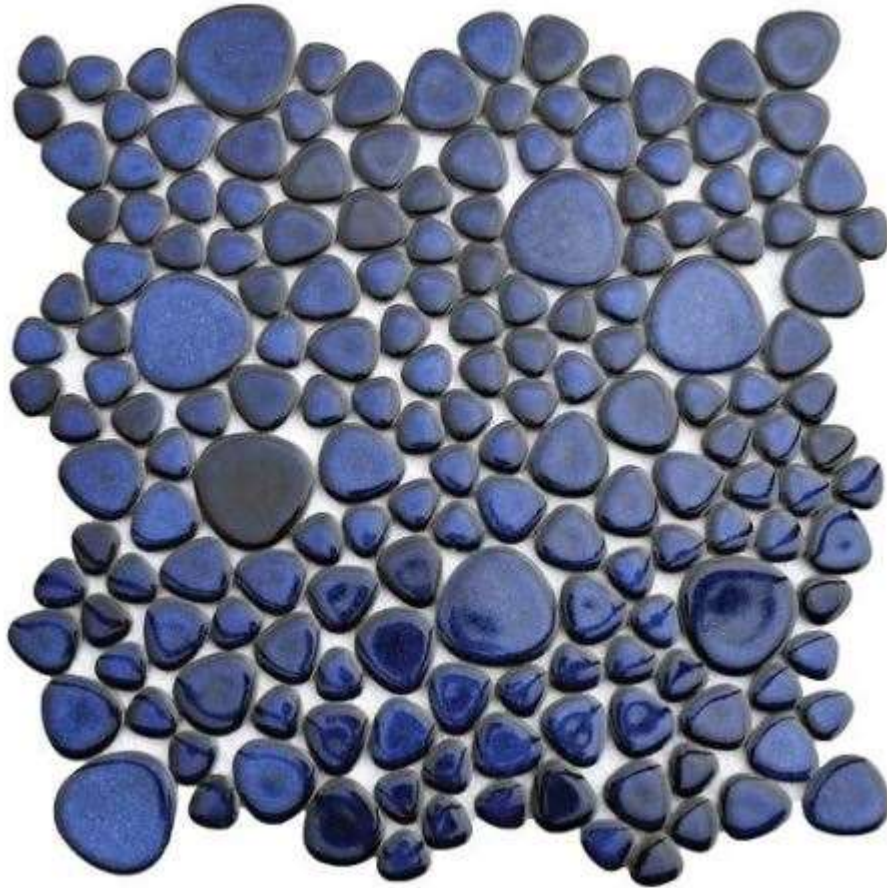

PORCELAIN COBALT PEBBLE TILE

Item SKU#: PT-PO-CB

Description:

We create our Porcelain Pebble Tile by firing ceramic pebble shaped pieces in various sizes. The porcelain pieces are adhered to a durable mesh backing to make these mosaic floor tiles easy to install.

Dimensions: 12" x 12"

Pebble Size: ~3/4" to 1-3/4"

Pebble Thickness: ~1/4"

Installation: See Instructions