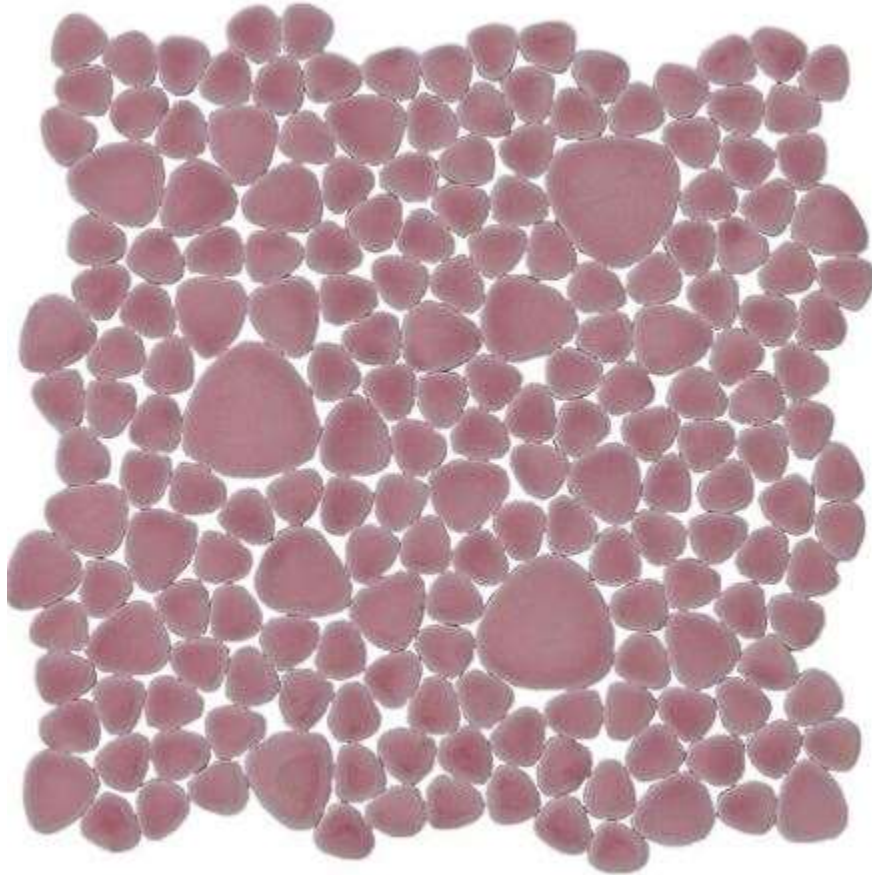

PORCELAIN CORAL PEBBLE TILE

Item SKU#: PT-PO-CL

Description:

We create our Porcelain Pebble Tile by firing ceramic pebble shaped pieces in various sizes. The porcelain pieces are adhered to a durable mesh backing to make these mosaic floor tiles easy to install.

Dimensions: 10-1/2" x 10-1/2"

Pebble Size: ~3/4" to 1-3/4"

Pebble Thickness: ~1/4"

Installation: See Instructions