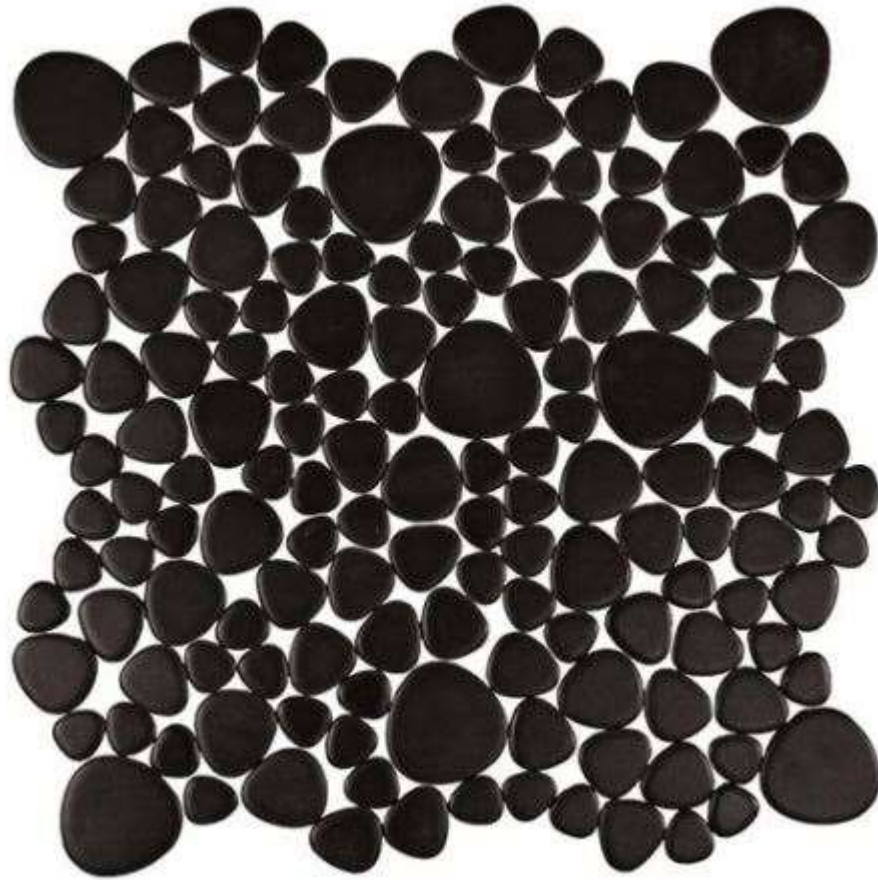

PORCELAIN MATTE BLACK PEBBLE TILE

Item SKU#: PT-PO-MB

Description:

We create our Porcelain Pebble Tile by firing ceramic pebble shaped pieces in various sizes. The porcelain pieces are adhered to a durable mesh backing to make these mosaic floor tiles easy to install.

Dimensions: 12" x 12"

Pebble Size: ~3/4" to 1-3/4"

Pebble Thickness: ~1/4"

Installation: See Instructions