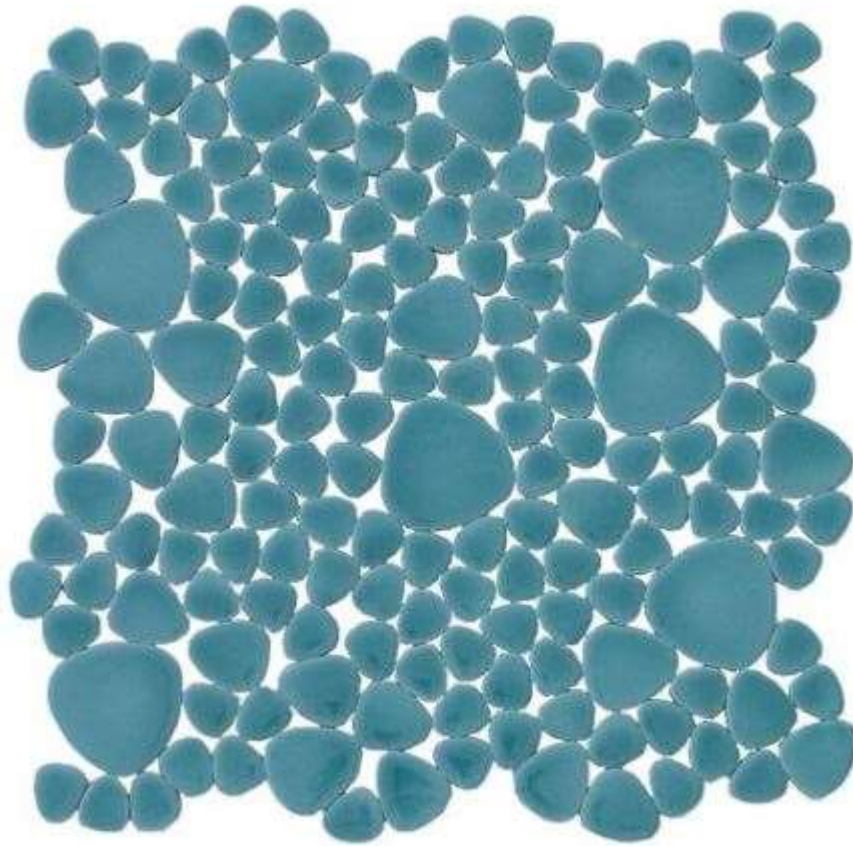

PORCELAIN SEA MIST PEBBLE TILE

Item SKU#: PT-PO-SM

Description:

We create our Porcelain Pebble Tile by firing ceramic pebble shaped pieces in various sizes. The porcelain pieces are adhered to a durable mesh backing to make these mosaic floor tiles easy to install.

Dimensions: 10-1/2" x 10-1/2"

Pebble Size: ~3/4" to 1-3/4"

Pebble Thickness: ~1/4"

Installation: See Instructions