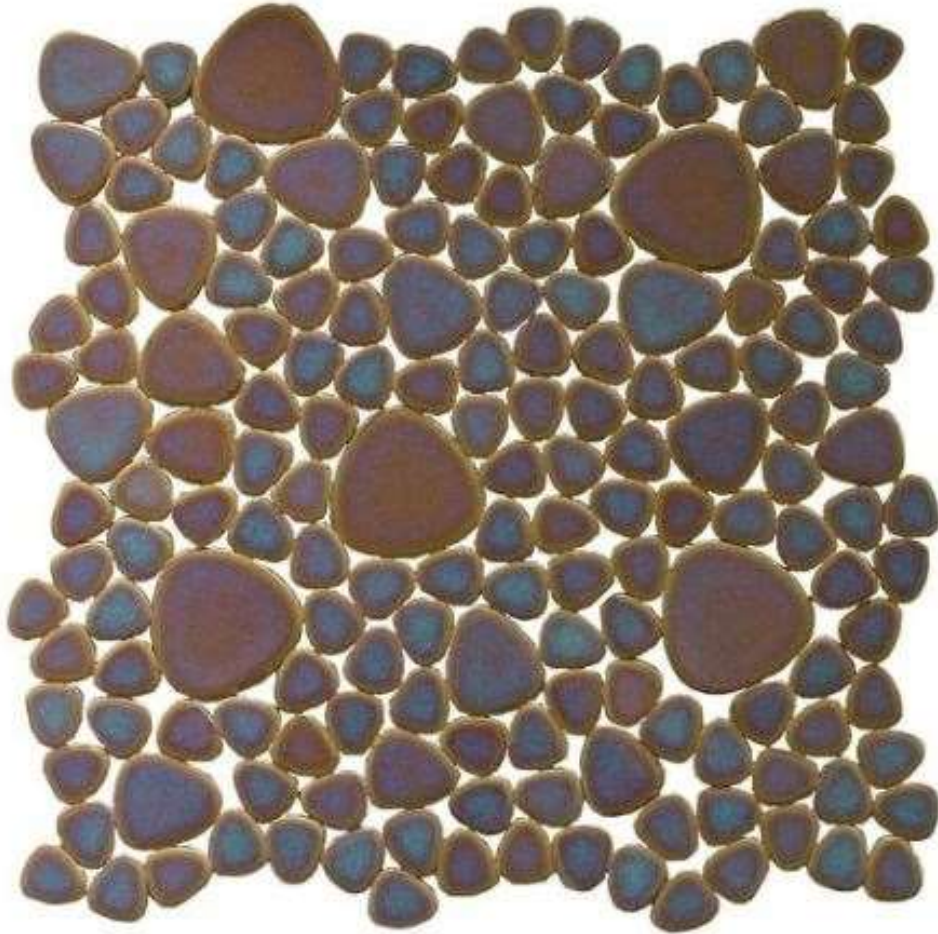

## PORCELAIN SUNSET PEBBLE TILE

Item SKU#: PT-PO-SN

### Description:

We create our Porcelain Pebble Tile by firing ceramic pebble shaped pieces in various sizes. The porcelain pieces are adhered to a durable mesh backing to make these mosaic floor tiles easy to install.

Dimensions: 10-1/2" x 10-1/2"

Pebble Size: ~3/4" to 1-3/4"

Pebble Thickness: ~1/4"

Installation: See Instructions