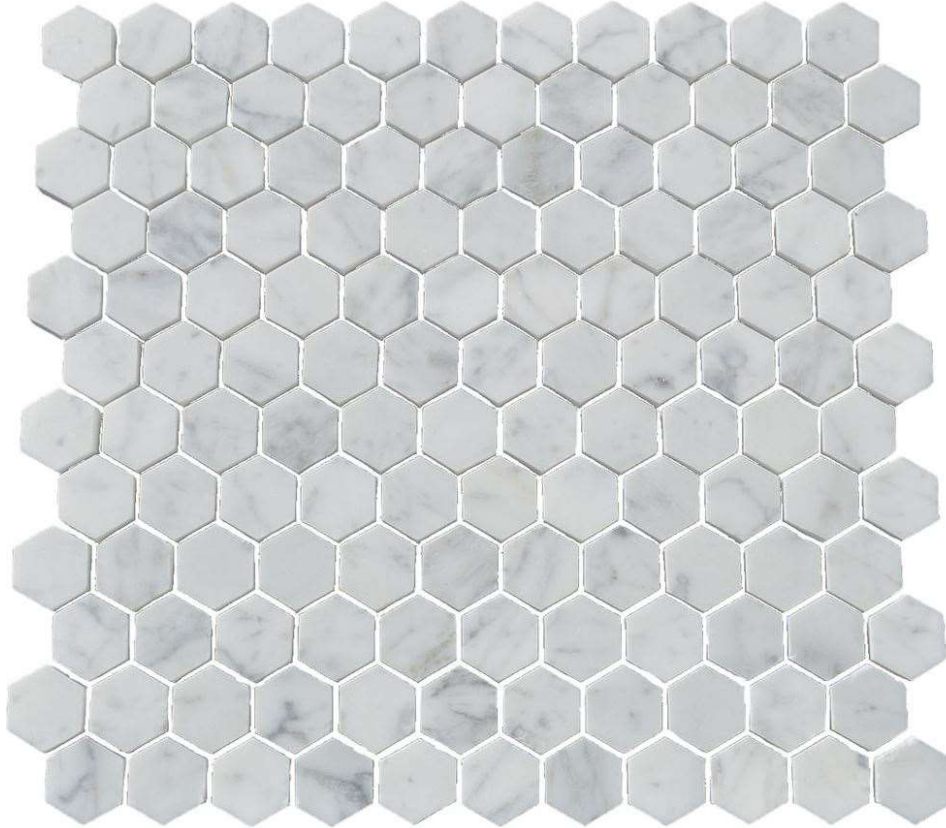

## MARBLE MOSAIC 1" HEXAGON TILE

Item SKU#: PT-MM-H1

Description:

True Italian Carrara Marble is used to create our 1" Carrara Marble Hex Mosaic. This tile brings a natural material into your project yet looks at home in modern settings. These tiles are cut to a 1" Hexagon, honed, then adhered to a mesh backing to make installation a breeze.

Dimensions: 11" X 11-1/2"

Tile Size: 1"

Pebble Thickness: 11mm

Installation: See Instructions